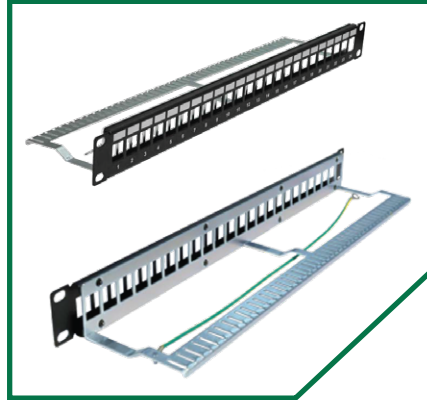

Part Number: PL-PP24SU

**FEATURES:**

- 24 port Blank Patch Panel, shielded Jack Style
- Designed for Planet keystone:
- (P/N: PL-KE6UPD + PL-KE6UTL + PL-KE6AUTL + PL-KE6STL+ PL-KE6ASTL + PL-KE7STL)
- Include removable cable management and grounding wire
- 24 ports in 1U height
- RoHS compliant