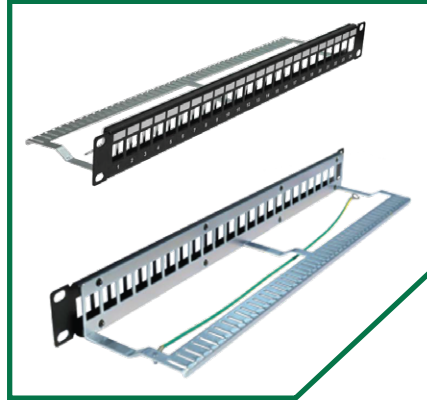

Part Number: PL-PP24SU

FEATURES:

- port Blank Patch Panel, shielded Jack Style 24
- Designed for Planet keystone:
- (P/N: PL-KE6UPD + PL-KE6UTL + PL-KE6AUTL + PL-KE6STL+ PL-KE6ASTL + PL-KE7STL)
- Include removable cable management and grounding wire
- 24 ports in 1U height
- RoHS compliant